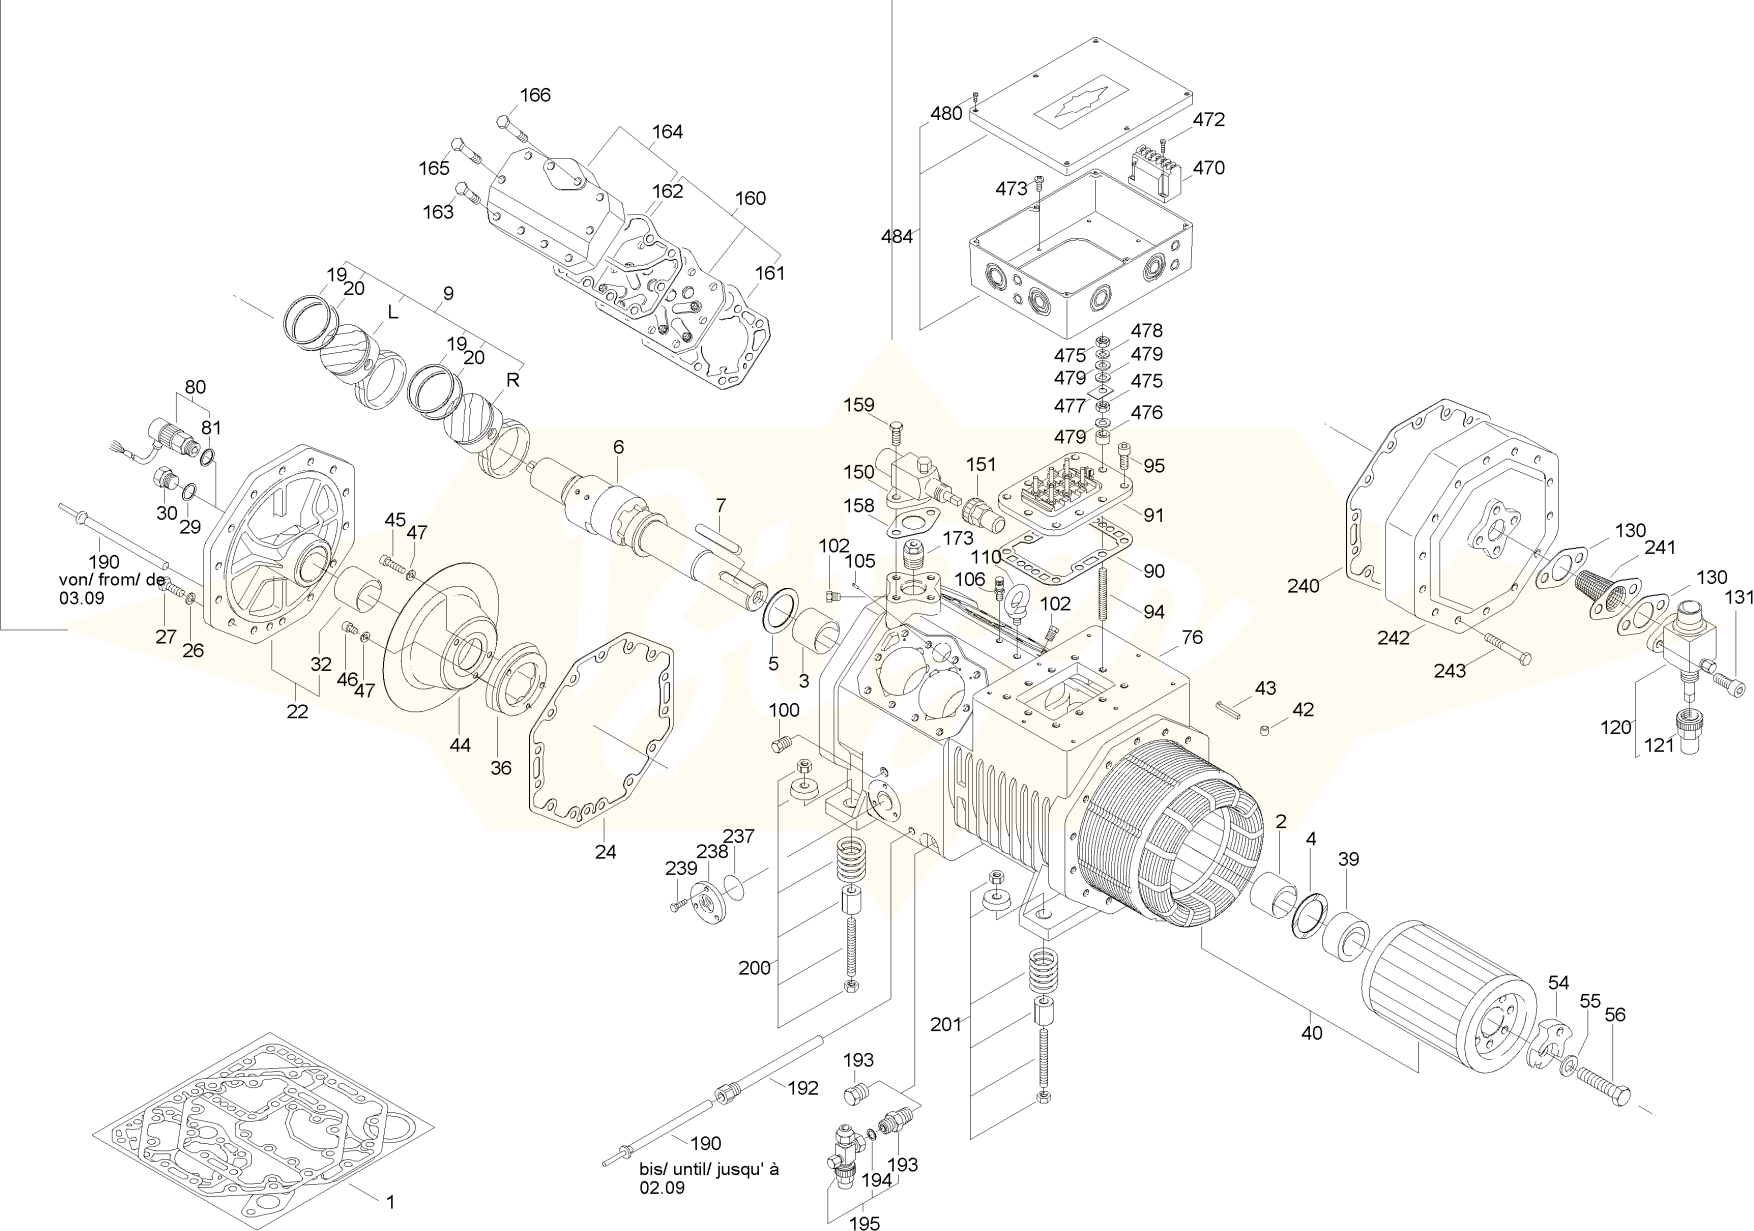

Compressor - version 1 - until 03.2013

Compressor - version 1 - until 03.2013

Item no.	Rec. Spare Part	Article no.	Description	Quantity
1	✓	37284104	gasket set	1
2		31113501	Bearing bush	1
3		31113501	Bearing bush	1
4		32050010	thrust washer	1
5		32050010	thrust washer	1
6		30111703	eccentric shaft	1
7		38400116	parallel key	1
9		30229846	connecting rod / piston	2
11		30213102	connecting rod	4
17		38340143	wrist pin	4
18		38223118	retaining ring with lugs	8
19		38230099	compression ring	4
20		38231040	piston ring	4
22		30510778	bearing cover	1
24		37294902	gasket	1
26		38240131	gasket ring	1
27		38015606	hexagon head screw	14
29	✓	38240301	Gasket Ring	1
30		38091003	Sealing Screw	1
32		31113501	Bearing bush	1
36		30292607	balance weight	1
37		38215201	thrust washer	2

Compressor - version 1 - until 03.2013

Item no.	Rec. Spare Part	Article no.	Description	Quantity
38		38034401	Cheese Head Screw	2
39		31100403	spacer sleeve	1
40		34626546	built-in motor	1
42		38035801	Set screw	1
43		38410105	gib-headed key	1
44		32110506	oil centrifuge	1
45		38034401	Cheese Head Screw	2
46		31800002		1
47		38215201	thrust washer	3
54		30295203	balance weight	1
55		38200105	disk	1
56		38016610	hexagon head screw	1
76		30008501	housing	1
80	✓	34733403	oil level monitoring	1
81	✓	38240301	Gasket Ring	1
90		37242114	gasket	1
91		34550603	terminal plate	1
94		38091201	threaded bolt	1
95		38030683	Hexsocket Cheese Head Screw	9
96		34550701	terminal plate	1
100		36611002	Sealing Plug	1
102		36610001	Sealing Plug	3