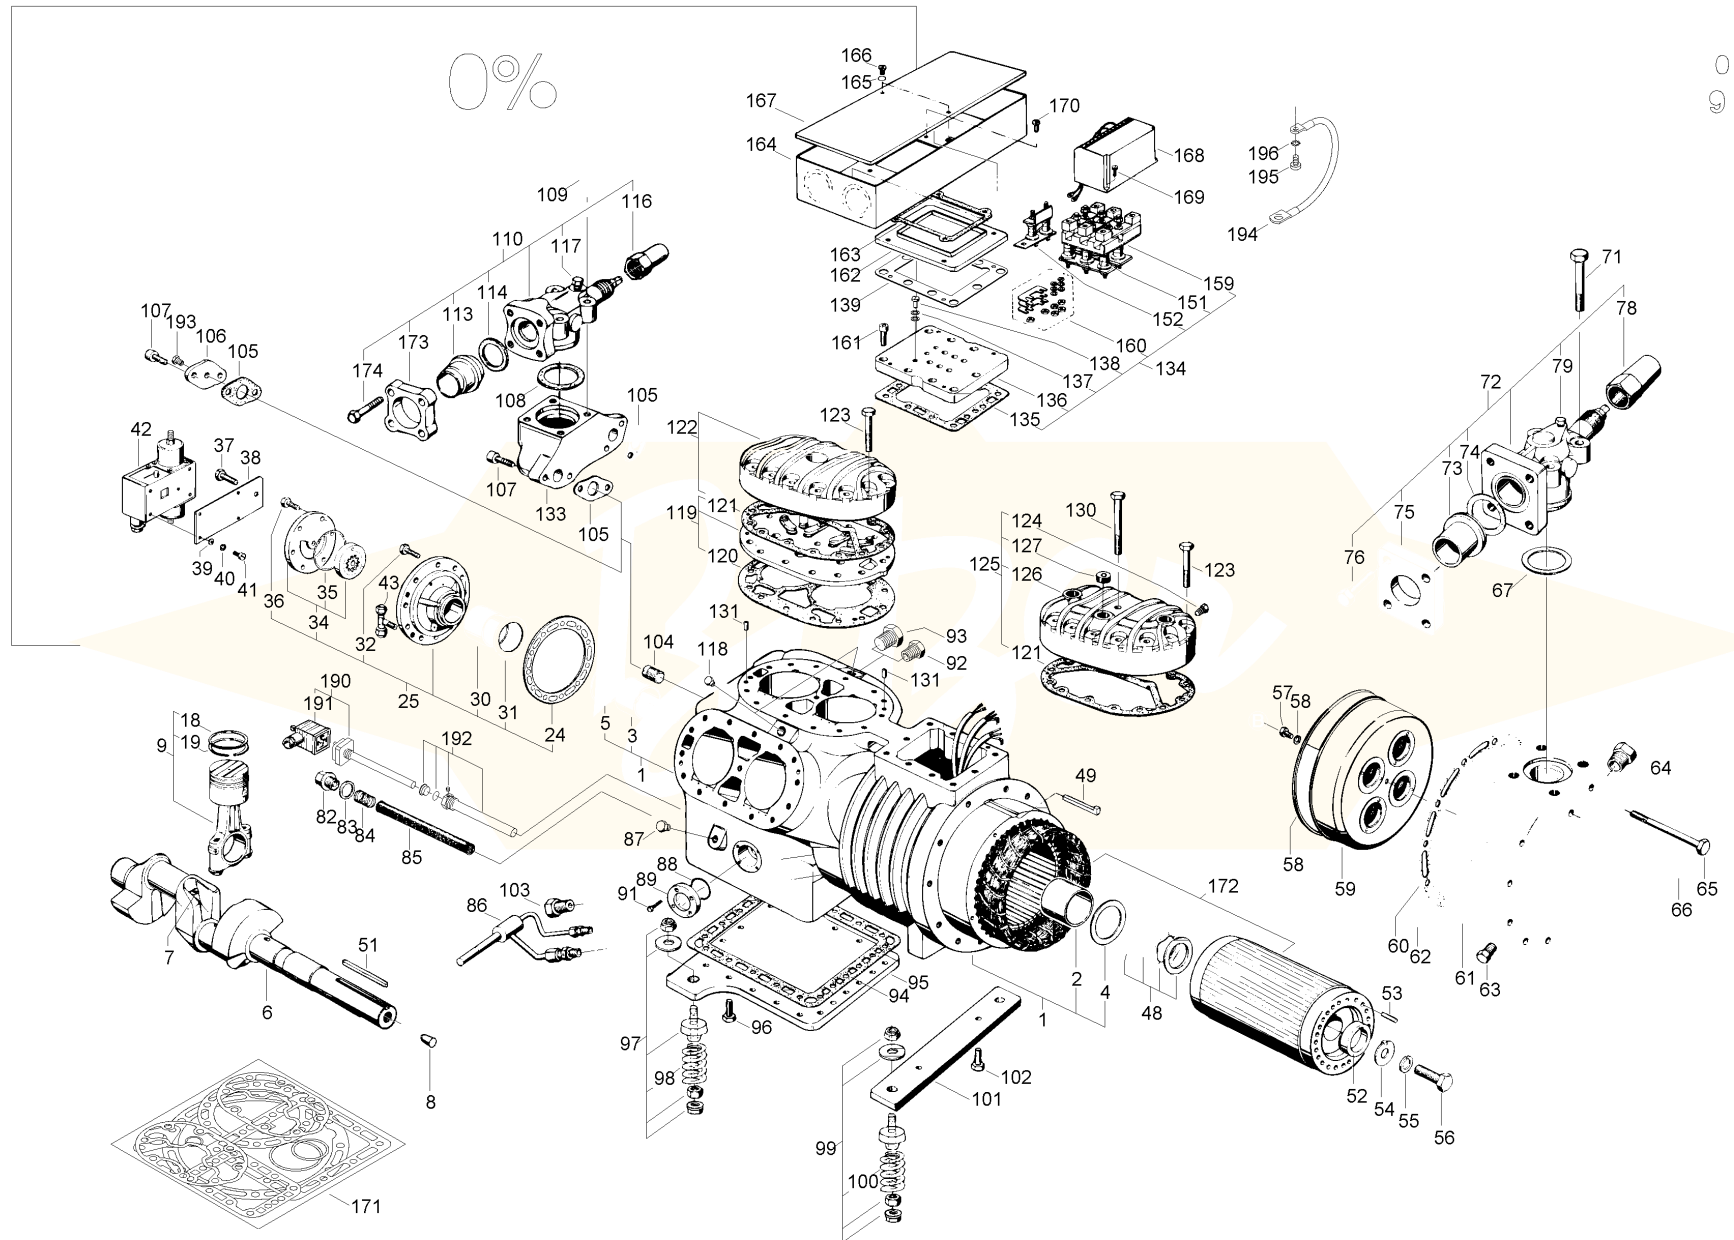

Compressor - version 1 - until 03.2013

Compressor - version 1 - until 03.2013

Item no.	Rec. Spare Part	Article no.	Description	Quantity
1		30002807	housing	1
2		31110004	bearing bush	1
3		31110005	bearing bush	1
4		32050006	thrust washer	1
5		32050006	thrust washer	1
6		30100716	crankshaft	1
7		36611201	sealing screw	3
9		30229743	connecting rod / piston	6
10		30211550	connecting rod	6
12		38214101	retaining ring with lugs	12
15		30223395	Piston	6
16		38340126	wrist pin	6
17		38223104	retaining ring with lugs	12
18		38230061	compression ring	6
19		38231028	compression ring	6
24		37231403	gasket	1
25	✓	30512503	bearing cover complete	1
26		36110101	oil pressure relief valve	1
29		38240201	gasket ring	1
30		31110004	bearing bush	1
31		32050007	thrust washer	1
32		38030632	Cheese Head Screw	10

Compressor - version 1 - until 03.2013

Item no.	Rec. Spare Part	Article no.	Description	Quantity
34	✓	30512503	bearing cover complete	1
35		37200119	O-ring	1
36		38015505	hexagon head screw	6
37		38033901	Hexsocket Cheese Head Screw	2
38		32031401	fixing plate	1
39		38200201	washer	2
40		38220151	single coil spring washer	2
41		38050751	cheese head screw	2
42	✓	34732033	differential oil pressure cut-out	1
43		36150022	Schrader valve	2
44		00000003	not separately deliverable	1
45		37200113	O-ring	1
46		00000003	not separately deliverable	1
47		00000003	not separately deliverable	1
48	✓	37402701	shaft seal	1
49		38410201	gib-headed key	1
51		38400119	parallel key	1
54		32050204	thrust washer	1
55		38215004	thrust washer	1
56		38016603	hexagon head screw	1
58		32591001	retaining ring with lugs	1
59	✓	36200402	suction gas filter	1