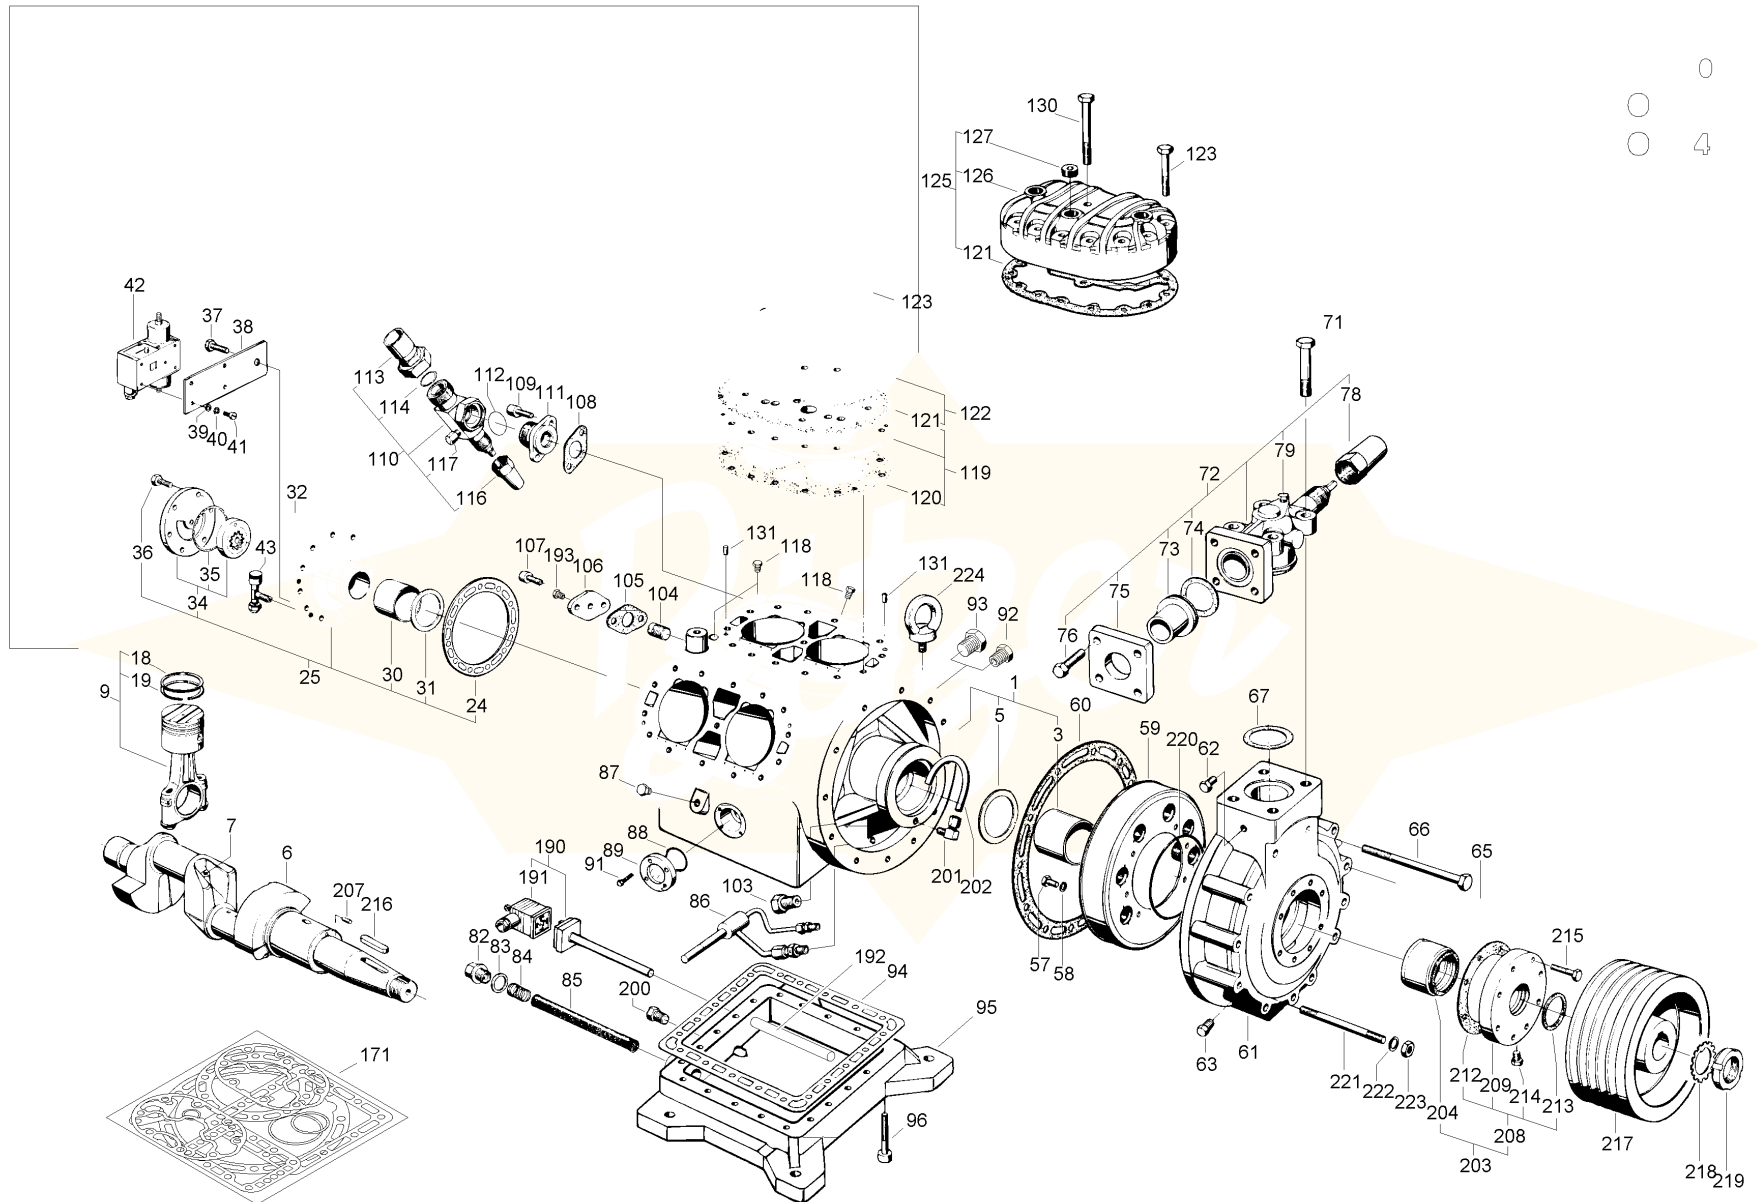

## Compressor

Item no.	Rec. Spare Part	Article no.	Description	Quantity
1		30002607	housing	1
3		31110008	bearing bush	1
5		32050008	thrust washer	1
6		30100708	crankshaft	1
7		36611202	sealing screw	3
9		30229740	connecting rod / piston	6
10		30211550	connecting rod	6
11		38302111	clamping sleeve	12
12		38214101	retaining ring with lugs	12
13		38010509	hexagon head screw	12
14		31110306	bearing bush	6
15		30223396	piston	6
16		38340106	wrist pin	6
17		38223104	retaining ring with lugs	6
18		38230058	compression ring	6
19		38231025	compression ring	6
24		37280701	gasket set	1
25	✓	30512503	bearing cover complete	1
26		36110101	oil pressure relief valve	1
29		38240201	gasket ring	1
30		31110004	bearing bush	1
31		32050007	thrust washer	1

## Compressor

Item no.	Rec. Spare Part	Article no.	Description	Quantity
32		38030632	Cheese Head Screw	10
34	✓	30512503	bearing cover complete	1
35		37200119	O-ring	1
36		38015505	hexagon head screw	6
37		38033901	Hexsocket Cheese Head Screw	1
38		32031401	fixing plate	1
39		38200201	washer	2
40		38220151	single coil spring washer	2
41		38050751	cheese head screw	2
42	✓	34732033	differential oil pressure cut-out	1
43		36150022	Schrader valve	2
57		38015402	hexagon head screw	8
58		38215001	thrust washer	8
59	✓	36200401	suction gas filter	1
60		37231503	gasket	1
61		30521401	housing cover	1
63		36611002	Sealing Plug	1
65		38005706	hexagon head screw	10
66		38005707	hexagon head screw	2
67		37230103	gasket	1
71		38000953	hexagon head screw	4
72	✓	36133804	Shut-Off Valve	1