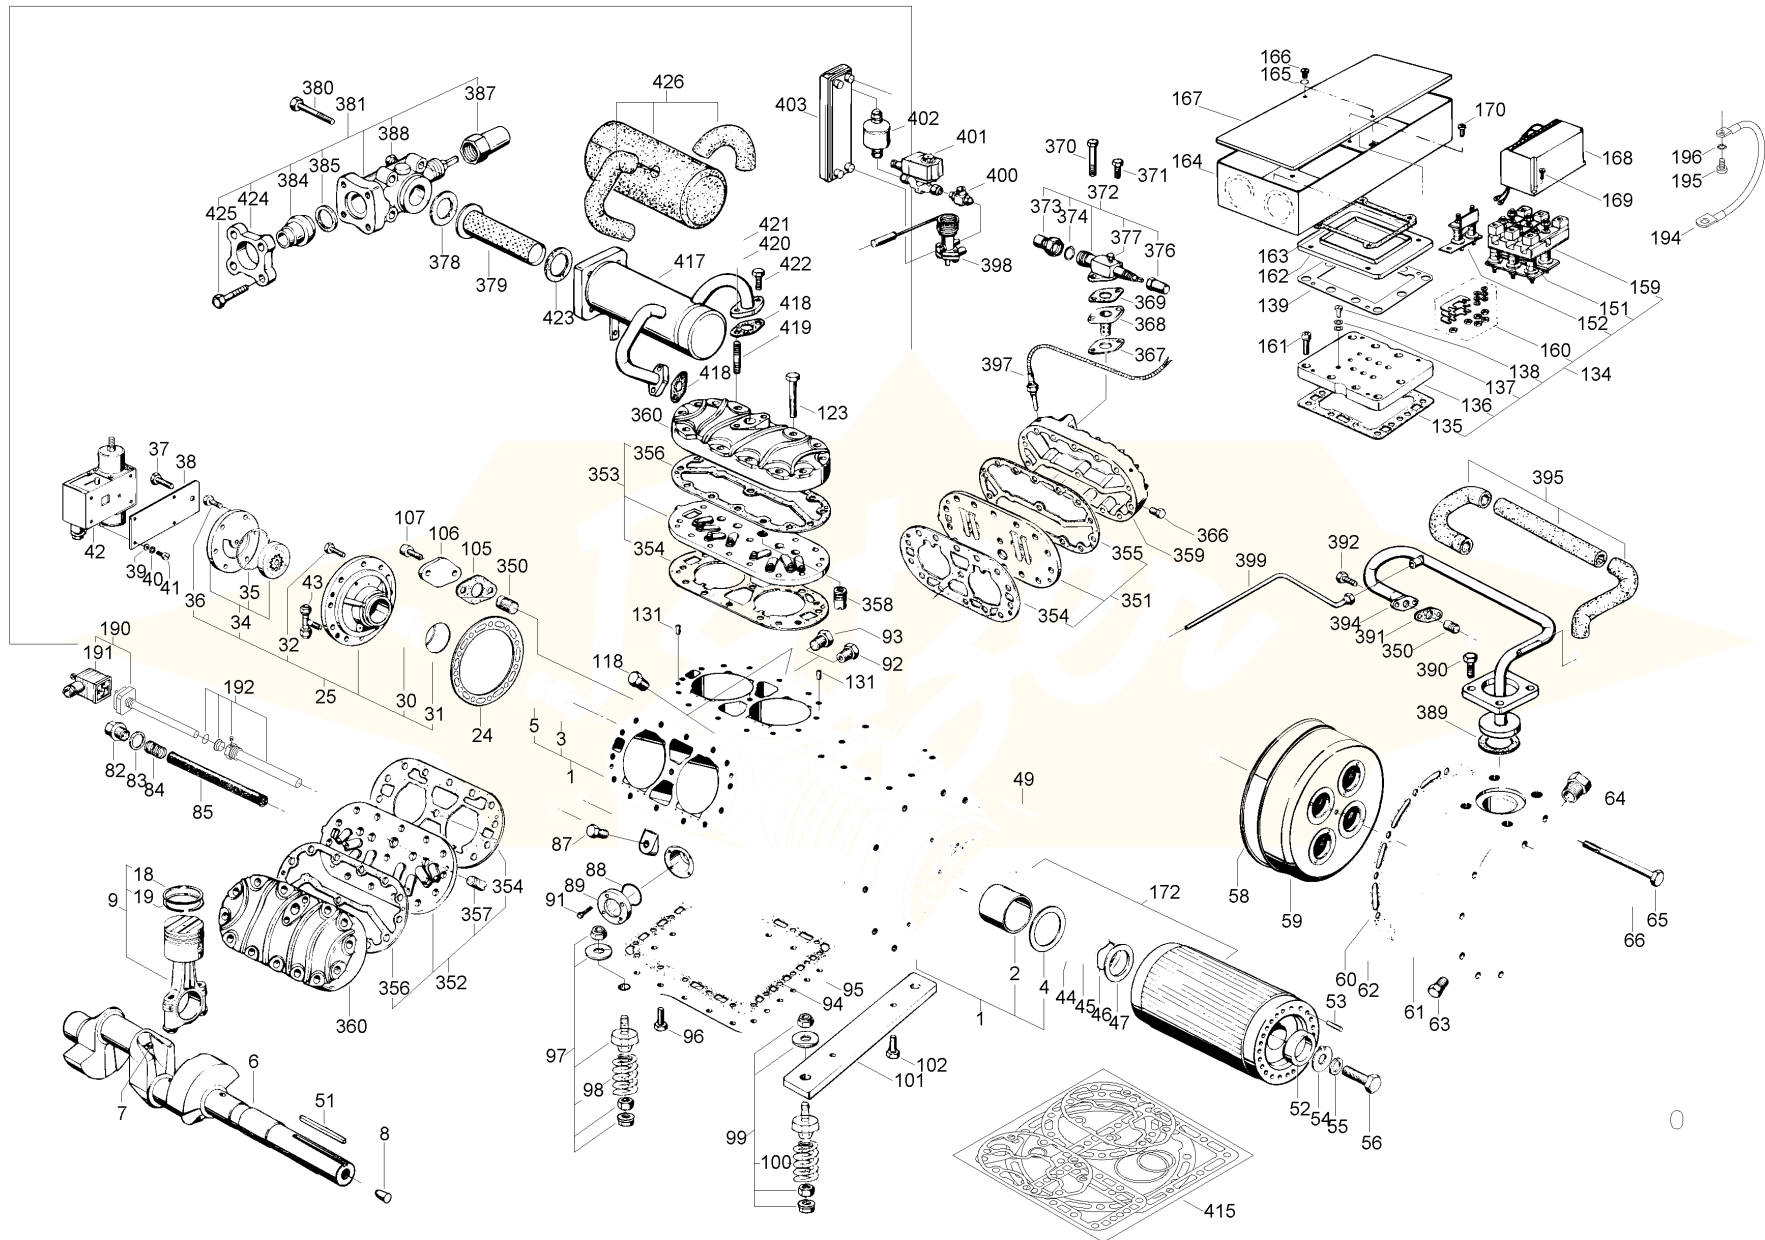

Compressor

Compressor

Item no.	Rec. Spare Part	Article no.	Description	Quantity
1		30005102	housing	1
2		31110004	bearing bush	1
3		31110005	bearing bush	1
4		32050006	thrust washer	1
5		32050006	thrust washer	1
6		30100706	crankshaft	1
7		36611201	sealing screw	2
9		30229731	connecting rod / piston	2
10		30211551	connecting rod	2
11		38302111	clamping sleeve	8
12		38214101	retaining ring with lugs	8
13		38010509	hexagon head screw	8
14		31110306	bearing bush	4
15		30223216	piston	2
16		38340104	wrist pin	2
17		38223104	retaining ring with lugs	4
18		38230052	compression ring	2
19		38231019	oil scraper ring	2
24		37231403	gasket	1
25	✓	30512503	bearing cover complete	1
26		36110101	oil pressure relief valve	1
29		38240201	gasket ring	1

Compressor

Item no.	Rec. Spare Part	Article no.	Description	Quantity
30		31110004	bearing bush	1
31		32050007	thrust washer	1
32		38030632	Cheese Head Screw	10
34	✓	30512503	bearing cover complete	1
35		37200119	O-ring	1
36		38015505	hexagon head screw	6
37		38033901	Hexsocket Cheese Head Screw	1
38		32031401	fixing plate	1
39		38200201	washer	2
40		38220151	single coil spring washer	2
41		38050751	cheese head screw	2
42	✓	34732033	differential oil pressure cut-out	1
43		36150022	Schrader valve	2
44		31203003	thrust collar	1
45		37200113	O-ring	1
46		32590002	spring washer	1
47		31200601	ring	1
48	✓	37402701	shaft seal	1
49		38410201	gib-headed key	1
51		38400114	parallel key	1
52		31300701	spacer washer	1
53		38310108	half length taper-grooved dowel pin	1